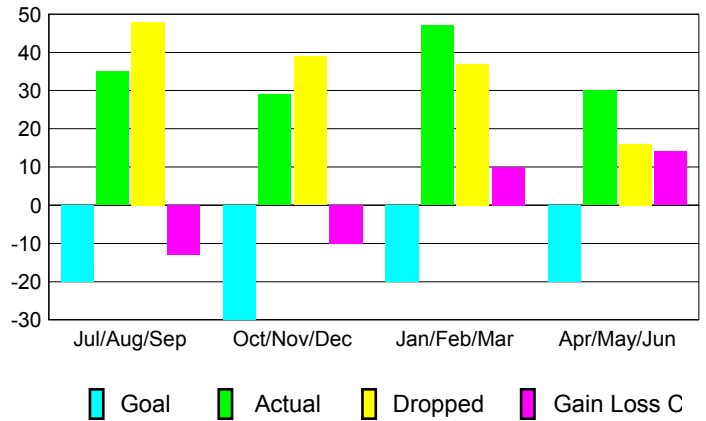

GMT: **JØRN ANDERSEN**

Location: **NORWAY**

GMT CA: **4**

CLUBS

| Month | New Club Goal | Actual New Clubs | Actual Dropped Clubs | Gain/Loss of Clubs |
|------------------|---------------|------------------|----------------------|--------------------|
| 2012-2013 | | | | |
| Jul/Aug/Sep | 0 | 0 | 0 | 0 |
| Oct/Nov/Dec | 0 | 0 | 0 | 0 |
| Jan/Feb/Mar | 0 | 0 | 0 | 0 |
| Apr/May/Jun | 0 | 0 | 0 | 0 |
| Totals | 0 | 0 | 0 | 0 |

Club Results 2012-2013

Goal, New, Dropped, Gain/Loss

YTD Status Quo Clubs 2012-2013

Status Quo Clubs Compared to Status Quo Members

Club Gain/Loss 2012-2013

MEMBERSHIP

| Month | Net Memb Goal | Actual New Memb | Actual Dropped Memb | Gain/Loss of Memb |
|------------------|---------------|-----------------|---------------------|-------------------|
| 2012-2013 | | | | |
| Jul/Aug/Sep | -20 | 35 | 48 | -13 |
| Oct/Nov/Dec | -30 | 29 | 39 | -10 |
| Jan/Feb/Mar | -20 | 47 | 37 | 10 |
| Apr/May/Jun | -20 | 30 | 16 | 14 |
| Totals | -90 | 141 | 140 | 1 |

Membership Results 2012-2013

Goal, New, Dropped, Gain/Loss

Gender Comparison 2012-2013

Membership Gain/Loss 2012-2013